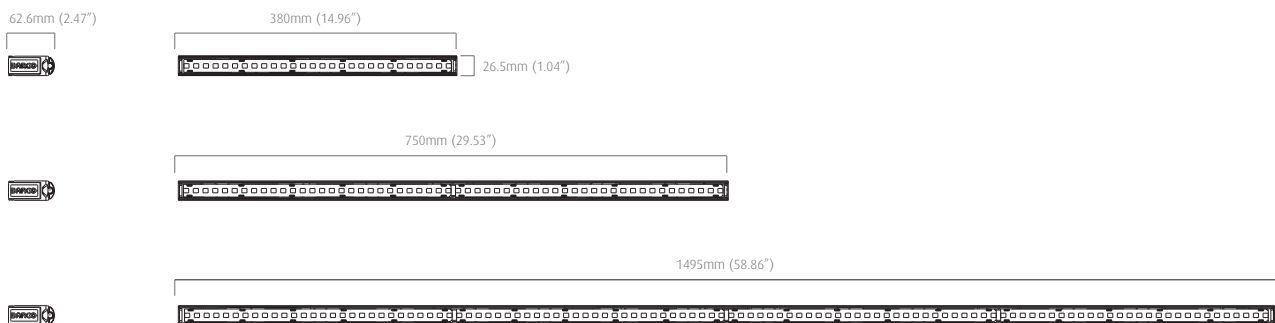

MiSTRIP-613 specifications

Pixel pitch	13 mm
Luminous intensity	160 cd/m
Point brightness *	6100 Nit
Viewing angle (horizontal and vertical) **	145°
Operating temperature	-30°C - 45°C
Operating humidity range	10 - 90%, non condensing
Protection rating	IP65
LED configuration	3-in-1 SMD
Rated lifetime ***	50,000 hours
Color range	185 Trillion
Processing	15.8 bit / color
Refresh rate	800 Hz
Connection (power and signal)	d-Sub 25
Mounting	Multiple movable M6 threads on integrated track
Signal compatibility (via D320 processor)	Data DVI up to UXGA, SDI, HD-SDI, YUV, Composite, S-Video
Height	26 mm
Depth (excl. connector)	55 mm
Depth (incl. connector)	63 mm
Lengths	1500 mm / 750 mm / 380 mm
Certification	UL, CE, TUV, FCC Class A

* Actual screen brightness varies with strip spacing
** Without color shift
*** Full white and 50% brightness

Ref.no. R599110 - July 2006

The information and data given are typical for the equipment described.
However any individual item is subject to change without any notice.
The latest version of this product sheet can be found on www.barco.com.

Barco Media & Entertainment - WW headquarters
Noordlaan 5, 8520 Kuurne - Belgium
Tel. +32 56 36 89 70 - Fax +32 56 36 83 86
e-mail: sales.media@barco.com
sales.events@barco.com

BARCO

Visibly yours